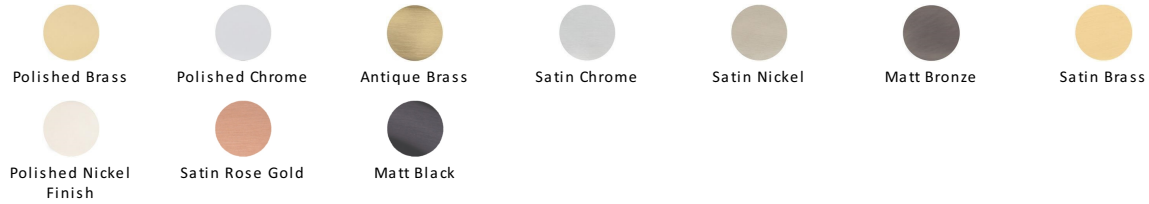

## Victorian Round Cabinet Knob with Base

C2240 32-SN

Heritage Brass Cabinet Knob Round Design 32mm Satin Nickel finish

**Material:**  
Solid Brass

**Finish:**  
Satin Nickel

### Available Finishes

### Available Sizes

#### Satin Nickel

With its honeyed grey tone created by brushed nickel plating on brass, this finish closely matches Stainless Steel but offers a warm and subtle alternative which is popular in traditional and modern décors.