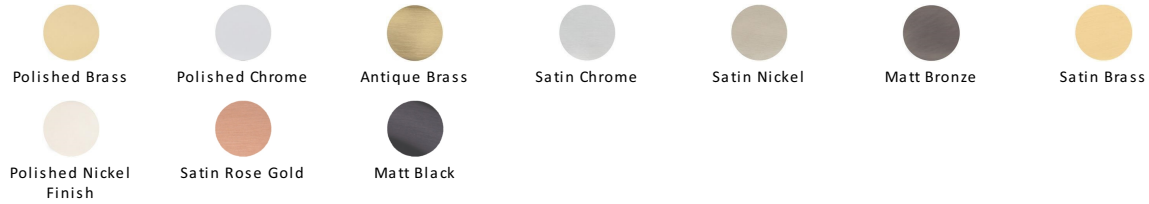

## Victorian Round Cabinet Knob with Base

C2240 32-SC

Heritage Brass Cabinet Knob Round Design 32mm Satin Chrome finish

**Material:**  
Solid Brass

**Finish:**  
Satin Chrome

### Available Finishes

### Available Sizes

#### Satin Chrome

The brush marks of satin chrome will appeal to those who favour an industrial yet contemporary chrome finish. Satin Chrome Finish is also less prone to finger marks than polished chrome.