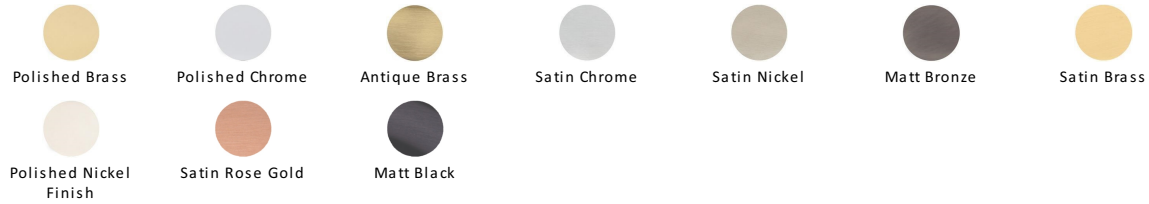

## Victorian Round Cabinet Knob with Base

C2240 32-PC

Heritage Brass Cabinet Knob Round Design 32mm Polished Chrome finish

**Material:**  
Solid Brass

**Finish:**  
Polished Chrome

### Available Finishes

### Available Sizes

#### Polished Chrome

A bold, contemporary finish; low maintenance and easy to clean. The mirror effect reflects light and colour and will complement any colour scheme