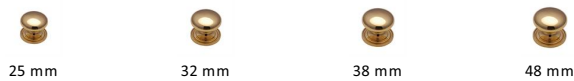

Victorian Round Cabinet Knob with Base

C2240 32-PB

Heritage Brass Cabinet Knob Round Design 32mm Polished Brass finish

Material:
Solid Brass

Finish:
Polished Brass

Available Finishes

Available Sizes

Product Dimensions (All dimensions are in millimeters unless otherwise indicated)

Projection	28	Maximum Diameter	32	Base	32
-------------------	----	-------------------------	----	-------------	----

About the Finish

Polished Brass

Warm, mellow with a sense of heritage and comfort this highly polished finish is opulent without being flamboyant. Polished Brass coordinates perfectly with traditional décor.