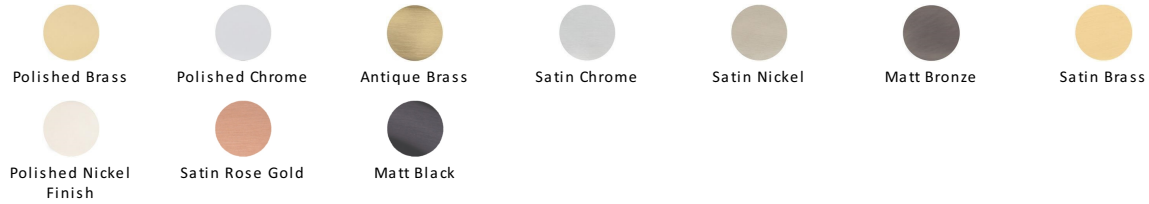

Victorian Round Cabinet Knob with Base

C2240 25-SC

Heritage Brass Cabinet Knob Round Design 25mm Satin Chrome finish

Material:
Solid Brass

Finish:
Satin Chrome

Available Finishes

Available Sizes

Product Dimensions (All dimensions are in millimeters unless otherwise indicated)

Projection	23	Maximum Diameter	25	Base	25
-------------------	----	-------------------------	----	-------------	----

About the Finish

Satin Chrome

The brush marks of satin chrome will appeal to those who favour an industrial yet contemporary chrome finish. Satin Chrome Finish is also less prone to finger marks than polished chrome.