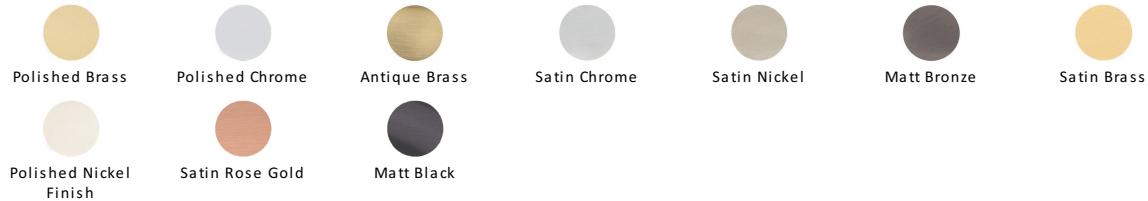

Victorian Round Cabinet Knob with Base

C2240 25-PNF

Heritage Brass Cabinet Knob Round Design 25mm Polished Nickel finish

Material:
Solid Brass

Finish:
Polished Nickel Finish

Available Finishes

Available Sizes

Polished Nickel Finish

With its subtle golden hue this is a mellow alternative to polished chrome. The finish is not coated and will oxidise naturally. If not regularly buffed with a soft cloth this finish will subtly change over time by taking on an aged patina.