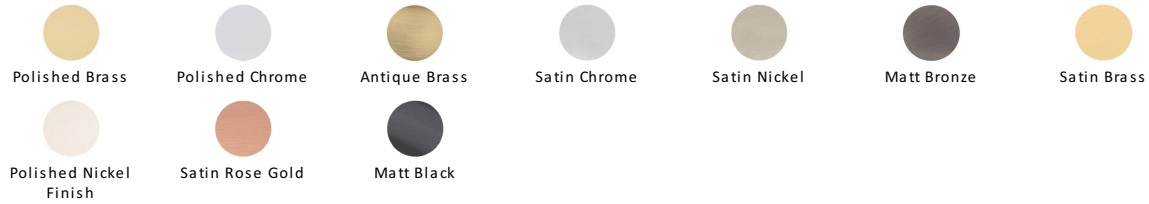

Victorian Round Cabinet Knob with Base

C2240 25-AT

Heritage Brass Cabinet Knob Round Design 25mm Antique finish

Material:
Solid Brass

Finish:
Antique Brass

Available Finishes

Available Sizes

Product Dimensions (All dimensions are in millimeters unless otherwise indicated)

Projection	23	Maximum Diameter	25	Base	25
-------------------	----	-------------------------	----	-------------	----

About the Finish

Antique Brass

With russet hues and a brass undertone, this variation on brass retains a warm and mellow character but adds age and maturity by highlighting the variance of shades making each piece both alluring and unique.