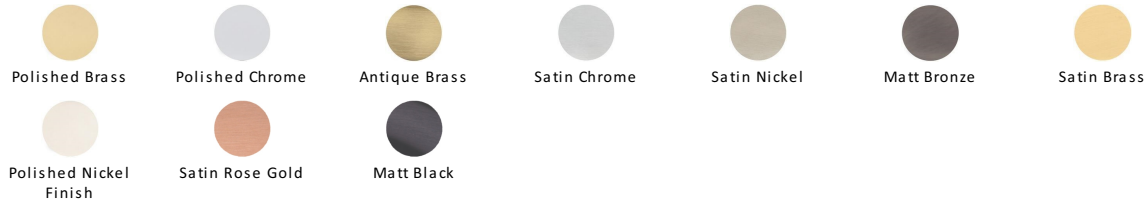

## Classic Hexagon Cabinet Knob

C2238-SN

Heritage Brass Cabinet Knob Hexagon Design 32mm Satin Nickel finish

**Material:**  
Solid Brass

**Finish:**  
Satin Nickel

### Available Finishes

### About the Finish

#### Satin Nickel

With its honeyed grey tone created by brushed nickel plating on brass, this finish closely matches Stainless Steel but offers a warm and subtle alternative which is popular in traditional and modern décors.