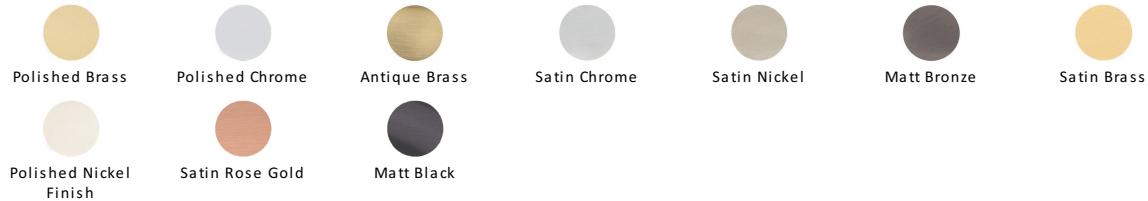

Classic Hexagon Cabinet Knob

C2238-SC

Heritage Brass Cabinet Knob Hexagon Design 32mm Satin Chrome finish

Material:
Solid Brass

Finish:
Satin Chrome

Available Finishes

Product Dimensions (All dimensions are in millimeters unless otherwise indicated)

Projection 34 **Maximum Diameter** 32 **Base** 15

About the Finish

Satin Chrome

The brush marks of satin chrome will appeal to those who favour an industrial yet contemporary chrome finish. Satin Chrome Finish is also less prone to finger marks than polished chrome.