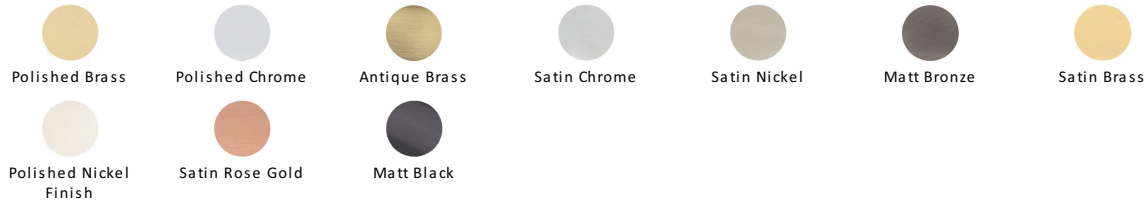

Classic Hexagon Cabinet Knob

C2238-AT

Heritage Brass Cabinet Knob Hexagon Design 32mm Antique finish

Material:
Solid Brass

Finish:
Antique Brass

Available Finishes

Product Dimensions (All dimensions are in millimeters unless otherwise indicated)

Projection 34 **Maximum Diameter** 32 **Base** 15

About the Finish

Antique Brass

With russet hues and a brass undertone, this variation on brass retains a warm and mellow character but adds age and maturity by highlighting the variance of shades making each piece both alluring and unique.