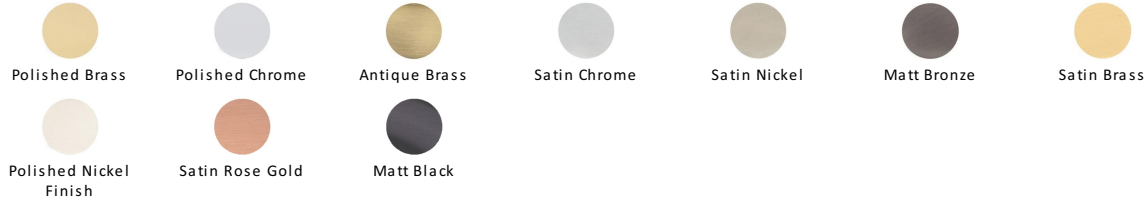

T Shaped Cabinet Knob

C2234-BKMT

Heritage Brass Cabinet Knob T Shaped 35mm Matt Black finish

Material:
Solid Brass

Finish:
Matt Black

Available Finishes

Product Dimensions (All dimensions are in millimeters unless otherwise indicated)

Projection 33 **Maximum Diameter** 35 **Base** 13

About the Finish

Matt Black

A matt black powder coating is applied over Solid Brass to create our distinctive Matt Black contemporary look.

Box Contains

- 1 Cabinet Knob
- All fixing screws and fasteners