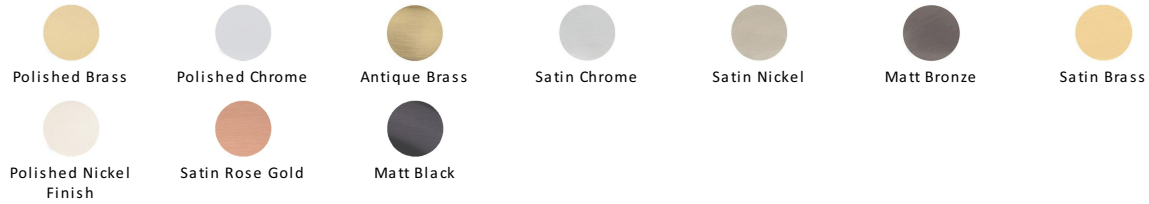

## T Shaped Cabinet Knob

C2234-SRG

Heritage Brass Cabinet Knob T Shaped 35mm Satin Rose Gold finish

**Material:**

Solid Brass

**Finish:**

Satin Rose Gold

### Available Finishes

### About the Finish

**Satin Rose Gold**

Rose Gold is a traditional alloy used in Jewellery, blending gold with copper to create a delightful rosy red tint. We have replicated a similar appearance by electroplating copper over solid brass. Our Rose Gold finish will add a touch of warmth and luxury to any creation.