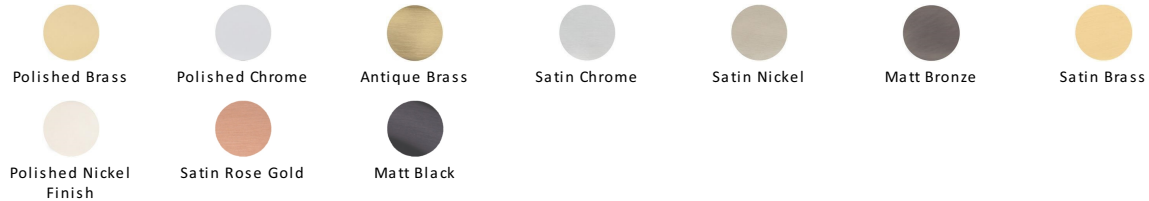

T Shaped Cabinet Knob

C2234-SN

Heritage Brass Cabinet Knob T Shaped 35mm Satin Nickel finish

Material:
Solid Brass

Finish:
Satin Nickel

Available Finishes

Product Dimensions (All dimensions are in millimeters unless otherwise indicated)

Projection 33 **Maximum Diameter** 35 **Base** 13

About the Finish

Satin Nickel

With its honeyed grey tone created by brushed nickel plating on brass, this finish closely matches Stainless Steel but offers a warm and subtle alternative which is popular in traditional and modern décors.