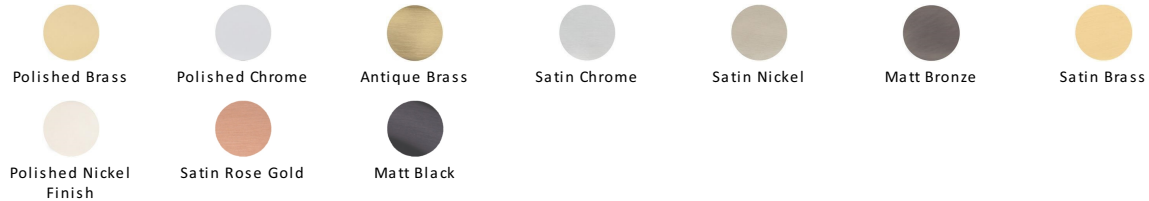

T Shaped Cabinet Knob

C2234-SC

Heritage Brass Cabinet Knob T Shaped 35mm Satin Chrome finish

Material:
Solid Brass

Finish:
Satin Chrome

Available Finishes

Product Dimensions (All dimensions are in millimeters unless otherwise indicated)

Projection 33 **Maximum Diameter** 35 **Base** 13

About the Finish

Satin Chrome

The brush marks of satin chrome will appeal to those who favour an industrial yet contemporary chrome finish. Satin Chrome Finish is also less prone to finger marks than polished chrome.