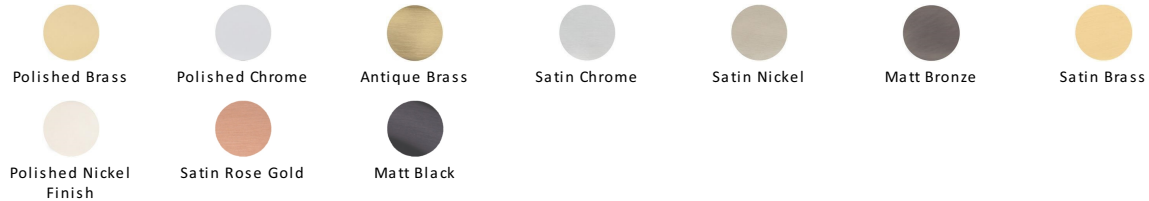

T Shaped Cabinet Knob

C2234-SB

Heritage Brass Cabinet Knob T Shaped 35mm Satin Brass finish

Material:
Solid Brass

Finish:
Satin Brass

Available Finishes

Product Dimensions (All dimensions are in millimeters unless otherwise indicated)

Projection 33 **Maximum Diameter** 35 **Base** 13

About the Finish

Satin Brass

A modern alternative to the traditional polished brass, this attractive brushed texture beautifully mellows and adds warmth to both a traditional and a soft contemporary décor.