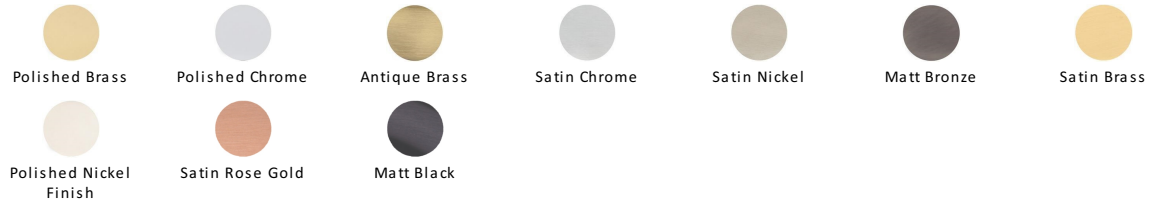

T Shaped Cabinet Knob

C2234-SB

Heritage Brass Cabinet Knob T Shaped 35mm Satin Brass finish

Material:
Solid Brass

Finish:
Satin Brass

Available Finishes

Product Dimensions (All dimensions are in millimeters unless otherwise indicated)

Projection	33	Maximum Diameter	35	Base	13
-------------------	----	-------------------------	----	-------------	----

About the Finish

Satin Brass

A modern alternative to the traditional polished brass, this attractive brushed texture beautifully mellows and adds warmth to both a traditional and a soft contemporary décor.