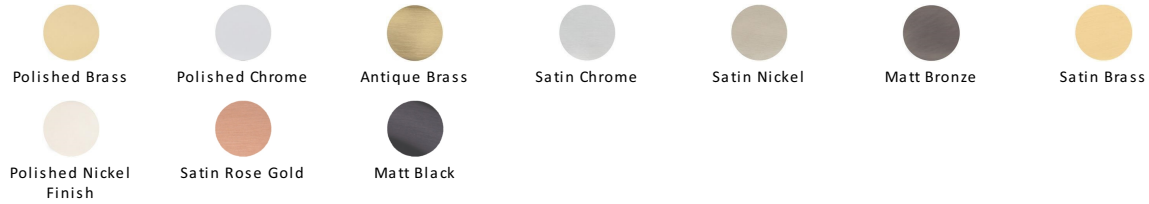

T Shaped Cabinet Knob

C2234-PC

Heritage Brass Cabinet Knob T Shaped 35mm Polished Chrome finish

Material:
Solid Brass

Finish:
Polished Chrome

Available Finishes

Product Dimensions (All dimensions are in millimeters unless otherwise indicated)

Projection 33 **Maximum Diameter** 35 **Base** 13

About the Finish

Polished Chrome

A bold, contemporary finish; low maintenance and easy to clean. The mirror effect reflects light and colour and will complement any colour scheme