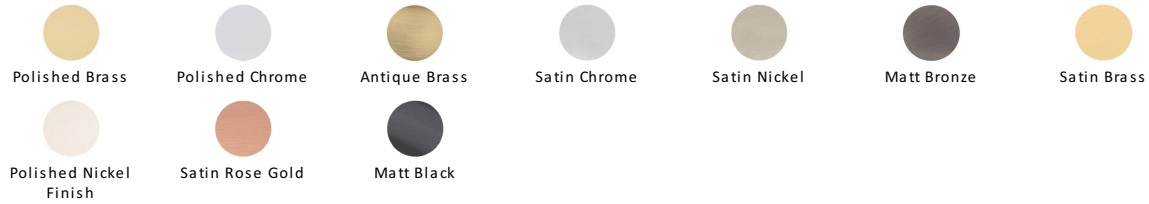

Pyramid Cabinet Knob

C2232-BKMT

Heritage Brass Cabinet Knob Pyramid Design Matt Black Finish

Material:
Solid Brass

Finish:
Matt Black

Available Finishes

Product Dimensions (All dimensions are in millimeters unless otherwise indicated)

Length	35	Width	22	Projection	38
---------------	----	--------------	----	-------------------	----

About the Finish

Matt Black

A matt black powder coating is applied over Solid Brass to create our distinctive Matt Black contemporary look.