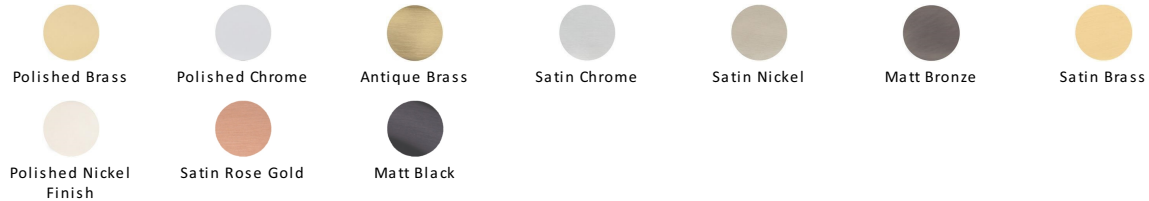

Pyramid Cabinet Knob

C2232-SRG

Heritage Brass Cabinet Knob Pyramid Design Satin Rose Gold Finish

Material:
Solid Brass

Finish:
Satin Rose Gold

Available Finishes

Product Dimensions (All dimensions are in millimeters unless otherwise indicated)

Length	35	Width	22	Projection	38
---------------	----	--------------	----	-------------------	----

About the Finish

Satin Rose Gold

Rose Gold is a traditional alloy used in Jewellery, blending gold with copper to create a delightful rosy red tint. We have replicated a similar appearance by electroplating copper over solid brass. Our Rose Gold finish will add a touch of warmth and luxury to any creation.