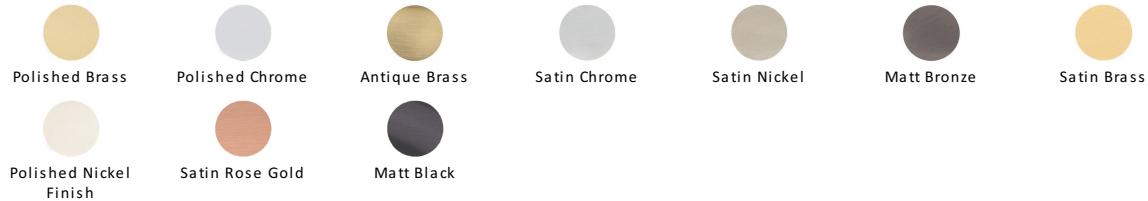

## Pyramid Cabinet Pull Handle

C2231 96-SC

Heritage Brass Cabinet Pull Pyramid Design 96mm CTC Satin Chrome Finish

**Material:**  
Solid Brass

**Finish:**  
Satin Chrome

### Available Finishes

### Available Sizes

#### Satin Chrome

The brush marks of satin chrome will appeal to those who favour an industrial yet contemporary chrome finish. Satin Chrome Finish is also less prone to finger marks than polished chrome.