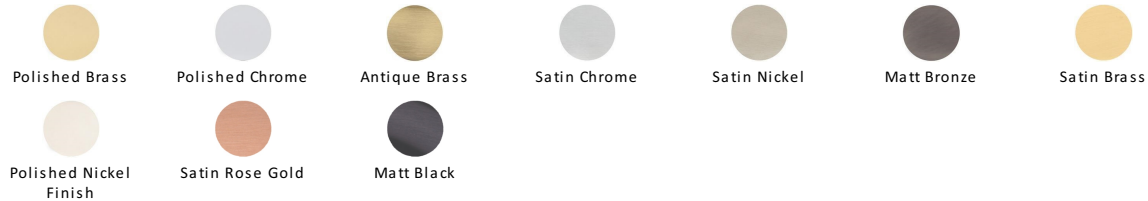

Wire Cabinet Pull Handle

C2155 96-SRG

Heritage Brass Cabinet Pull Wire Design 96mm CTC Satin Rose Gold Finish

Material:

Solid Brass

Finish:

Satin Rose Gold

Available Finishes

Available Sizes

Product Dimensions (All dimensions are in millimeters unless otherwise indicated)

Length	104	CTC	96	Projection	32	Maximum Diameter	8
Base	8						

About the Finish

Satin Rose Gold

Rose Gold is a traditional alloy used in Jewellery, blending gold with copper to create a delightful rosy red tint. We have replicated a similar appearance by electroplating copper over solid brass. Our Rose Gold finish will add a touch of warmth and luxury to any creation.