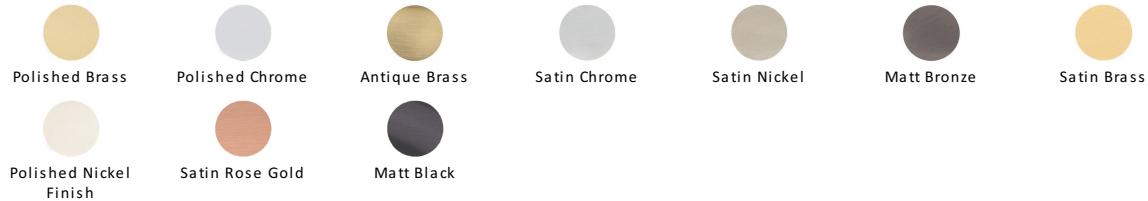

## Wire Cabinet Pull Handle

C2155 96-PNF

Heritage Brass Cabinet Pull Wire Design 96mm CTC Polished Nickel Finish

**Material:**  
Solid Brass

**Finish:**  
Polished Nickel Finish

### Available Finishes

### Available Sizes

#### Polished Nickel Finish

With its subtle golden hue this is a mellow alternative to polished chrome. The finish is not coated and will oxidise naturally. If not regularly buffed with a soft cloth this finish will subtly change over time by taking on an aged patina.