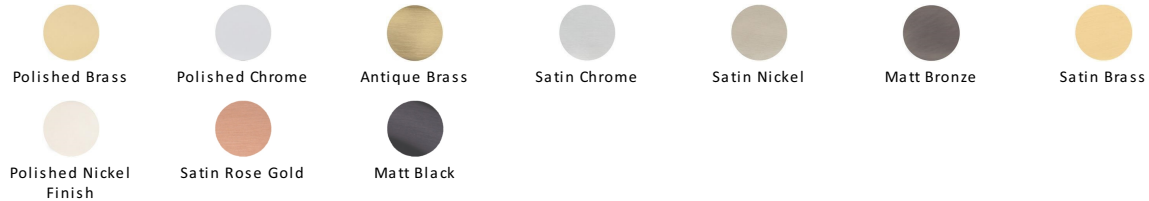

Wire Cabinet Pull Handle

C2155 96-AT

Heritage Brass Cabinet Pull Wire Design 96mm CTC Antique Brass Finish

Material:
Solid Brass

Finish:
Antique Brass

Available Finishes

Available Sizes

Product Dimensions (All dimensions are in millimeters unless otherwise indicated)

Length	104	CTC	96	Projection	32	Maximum Diameter	8
Base	8						

About the Finish

Antique Brass

With russet hues and a brass undertone, this variation on brass retains a warm and mellow character but adds age and maturity by highlighting the variance of shades making each piece both alluring and unique.