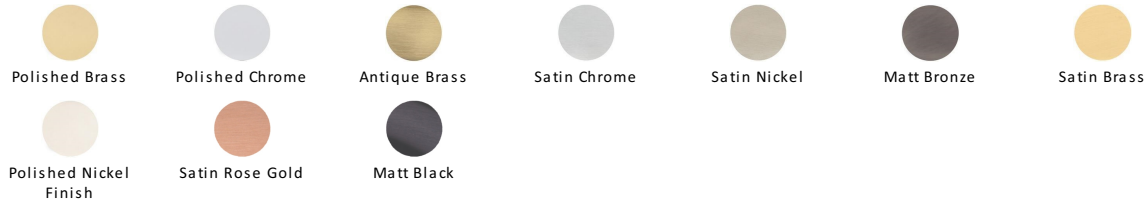

## Curved D Shaped Cabinet Pull Handle

C1800 89-PNF

Heritage Brass Cabinet Pull D Shaped 89mm CTC Polished Nickel Finish

**Material:**

Solid Brass

**Finish:**

Polished Nickel Finish

### Available Finishes

### Available Sizes

#### Polished Nickel Finish

With its subtle golden hue this is a mellow alternative to polished chrome. The finish is not coated and will oxidise naturally. If not regularly buffed with a soft cloth this finish will subtly change over time by taking on an aged patina.