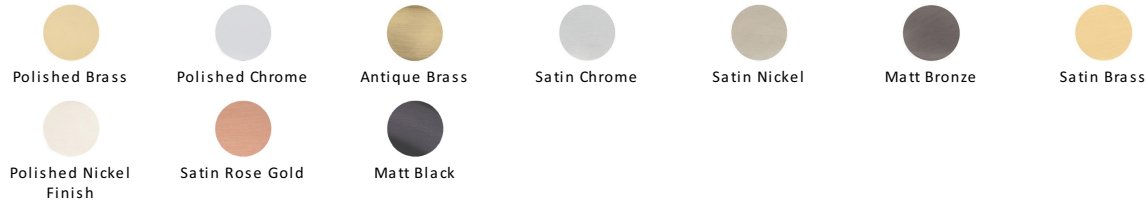

Curved D Shaped Cabinet Pull Handle

C1800 89-PNF

Heritage Brass Cabinet Pull D Shaped 89mm CTC Polished Nickel Finish

Material:

Solid Brass

Finish:

Polished Nickel Finish

Available Finishes

Available Sizes

Product Dimensions (All dimensions are in millimeters unless otherwise indicated)

Length	97	CTC	89	Width	12.5	Projection	32
Base	11						

About the Finish

Polished Nickel Finish

With its subtle golden hue this is a mellow alternative to polished chrome. The finish is not coated and will oxidise naturally. If not regularly buffed with a soft cloth this finish will subtly change over time by taking on an aged patina.