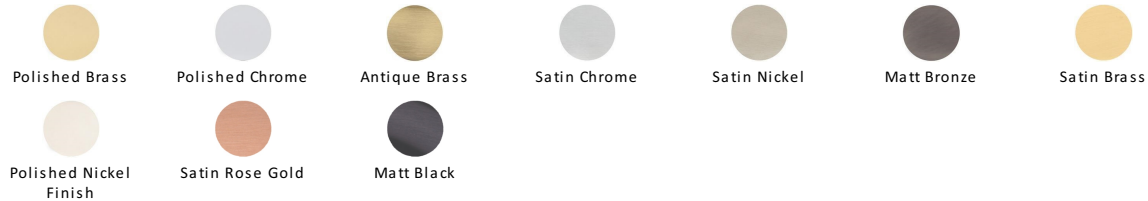

## Traditional Cabinet Drawer Pull

C1700-SC

Heritage Brass Drawer Pull Satin Chrome finish

**Material:**

Solid Brass

**Finish:**

Satin Chrome

### Available Finishes

### About the Finish

#### Satin Chrome

The brush marks of satin chrome will appeal to those who favour an industrial yet contemporary chrome finish. Satin Chrome Finish is also less prone to finger marks than polished chrome.