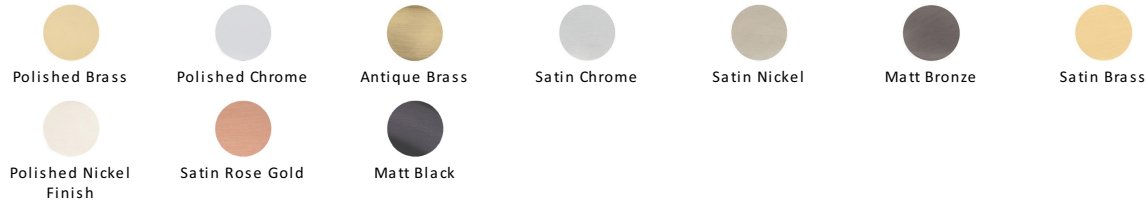

## Traditional Cabinet Drawer Pull

C1700-PNF

Heritage Brass Drawer Pull Polished Nickel finish

**Material:**

Solid Brass

**Finish:**

Polished Nickel Finish

### Available Finishes

### About the Finish

#### Polished Nickel Finish

With its subtle golden hue this is a mellow alternative to polished chrome. The finish is not coated and will oxidise naturally. If not regularly buffed with a soft cloth this finish will subtly change over time by taking on an aged patina.