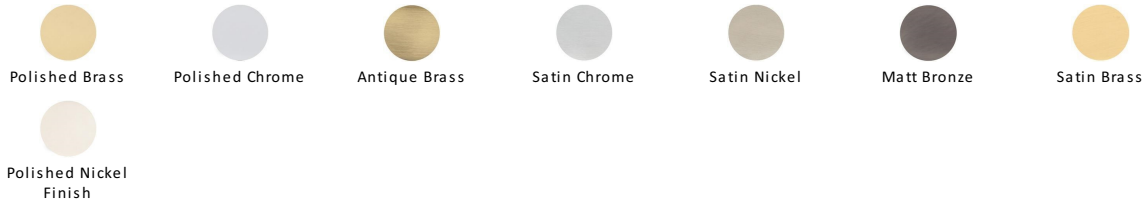

## Flat Bolt

C1685 8-SN

Heritage Brass Door Bolt Flat 8" Satin Nickel finish

**Material:**  
Solid Brass

**Finish:**  
Satin Nickel

### Available Finishes

### Available Sizes

#### Satin Nickel

With its honeyed grey tone created by brushed nickel plating on brass, this finish closely matches Stainless Steel but offers a warm and subtle alternative which is popular in traditional and modern décors.