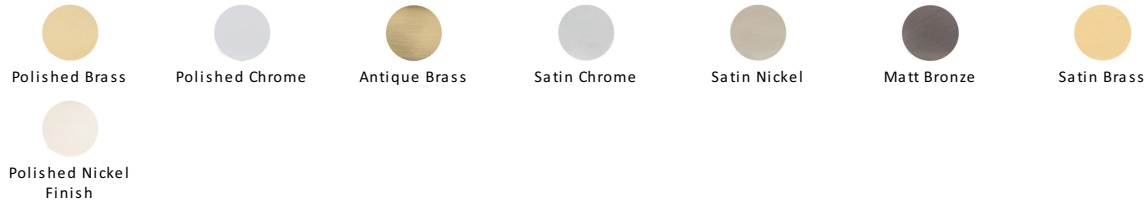

Flat Bolt

C1685 8-PNF

Heritage Brass Door Bolt Flat 8" Polished Nickel finish

Material:
Solid Brass

Finish:
Polished Nickel Finish

Available Finishes

Available Sizes

Product Dimensions (All dimensions are in millimeters unless otherwise indicated)

Backplate 8"

About the Finish

Polished Nickel Finish

With its subtle golden hue this is a mellow alternative to polished chrome. The finish is not coated and will oxidise naturally. If not regularly buffed with a soft cloth this finish will subtly change over time by taking on an aged patina.