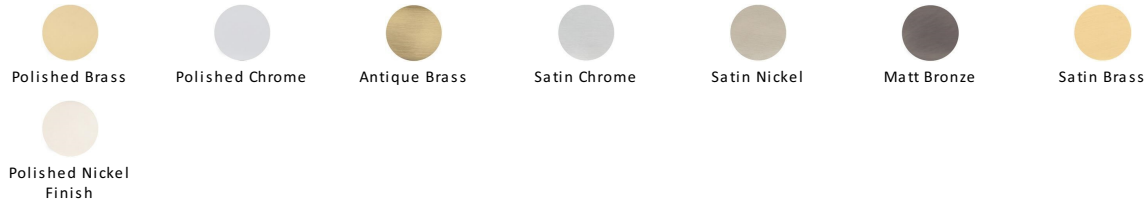

## Flat Bolt

C1685 6-SN

Heritage Brass Door Bolt Flat 6" Satin Nickel finish

**Material:**

Solid Brass

**Finish:**

Satin Nickel

### Available Finishes

### Available Sizes

### About the Finish

**Satin Nickel**

With its honeyed grey tone created by brushed nickel plating on brass, this finish closely matches Stainless Steel but offers a warm and subtle alternative which is popular in traditional and modern décors.