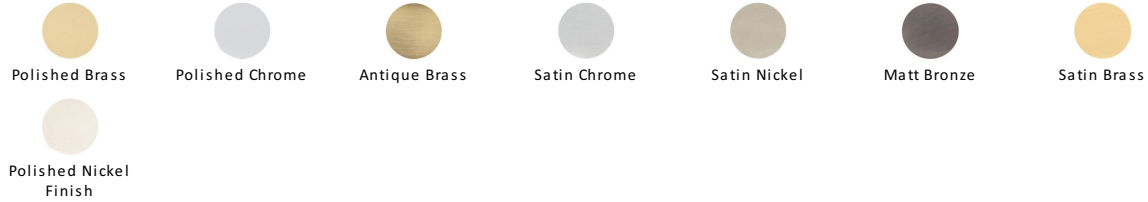

Flat Bolt

C1685 6-PNF

Heritage Brass Door Bolt Flat 6" Polished Nickel finish

Material:

Solid Brass

Finish:

Polished Nickel Finish

Available Finishes

Available Sizes

Product Dimensions (All dimensions are in millimeters unless otherwise indicated)

Backplate 6"

About the Finish

Polished Nickel Finish

With its subtle golden hue this is a mellow alternative to polished chrome. The finish is not coated and will oxidise naturally. If not regularly buffed with a soft cloth this finish will subtly change over time by taking on an aged patina.