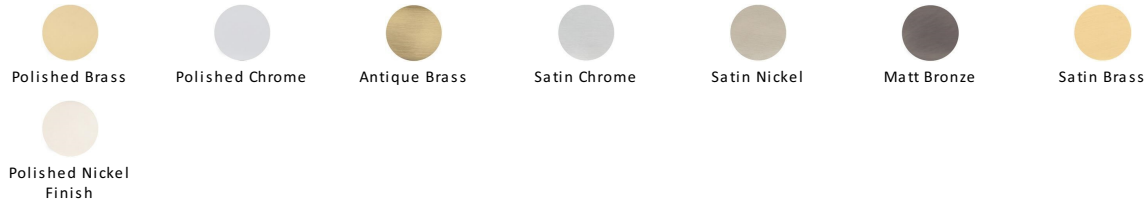

Flat Bolt

C1685 6-PB

Heritage Brass Door Bolt Flat 6" Polished Brass finish

Material:

Solid Brass

Finish:

Polished Brass

Available Finishes

Available Sizes

4 "

6 "

8 "

Product Dimensions (All dimensions are in millimeters unless otherwise indicated)

Backplate 6"

About the Finish

Polished Brass

Warm, mellow with a sense of heritage and comfort this highly polished finish is opulent without being flamboyant. Polished Brass coordinates perfectly with traditional décor.

Box Contains

- 1 x Bolt
- All fixing screws and fasteners