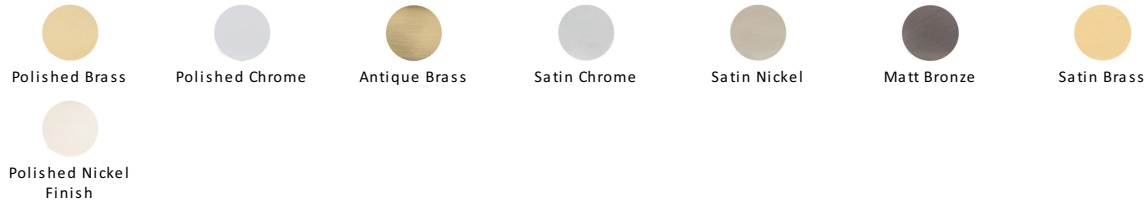

## Flat Bolt

C1685 6-AT

Heritage Brass Door Bolt Flat 6" Antique finish

**Material:**  
Solid Brass

**Finish:**  
Antique Brass

### Available Finishes

### Available Sizes