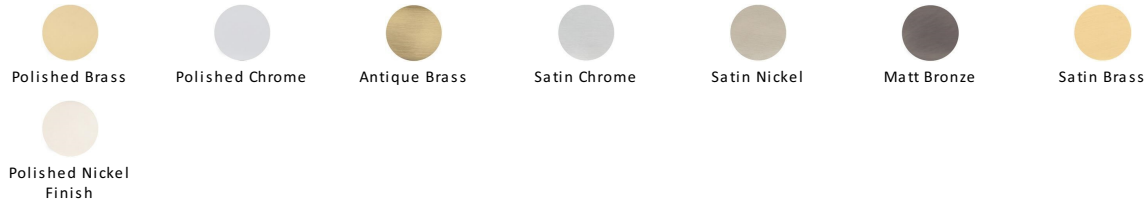

## Flat Bolt

C1685 4-SC

Heritage Brass Door Bolt Flat 4" Satin Chrome finish

**Material:**

Solid Brass

**Finish:**

Satin Chrome

### Available Finishes

### About the Finish

**Satin Chrome**

The brush marks of satin chrome will appeal to those who favour an industrial yet contemporary chrome finish. Satin Chrome Finish is also less prone to finger marks than polished chrome.