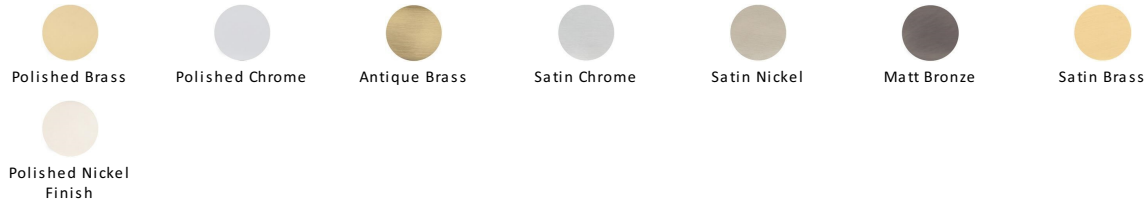

## Flat Bolt

C1685 4-PNF

Heritage Brass Door Bolt Flat 4" Polished Nickel finish

**Material:**

Solid Brass

**Finish:**

Polished Nickel Finish

### Available Finishes

### Available Sizes

### About the Finish

**Polished Nickel Finish**

With its subtle golden hue this is a mellow alternative to polished chrome. The finish is not coated and will oxidise naturally. If not regularly buffed with a soft cloth this finish will subtly change over time by taking on an aged patina.