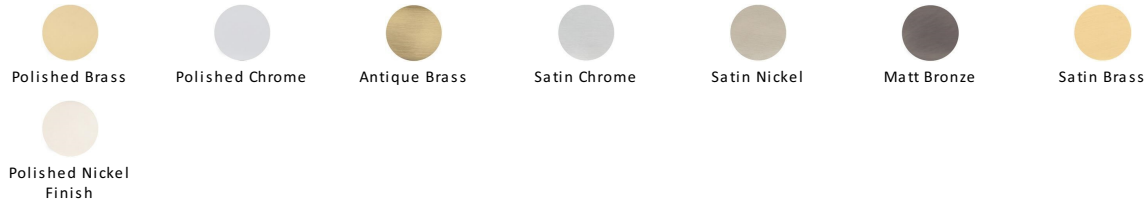

## Flat Bolt

C1685 4-PB

Heritage Brass Door Bolt Flat 4" Polished Brass finish

**Material:**

Solid Brass

**Finish:**

Polished Brass

### Available Finishes

### Available Sizes