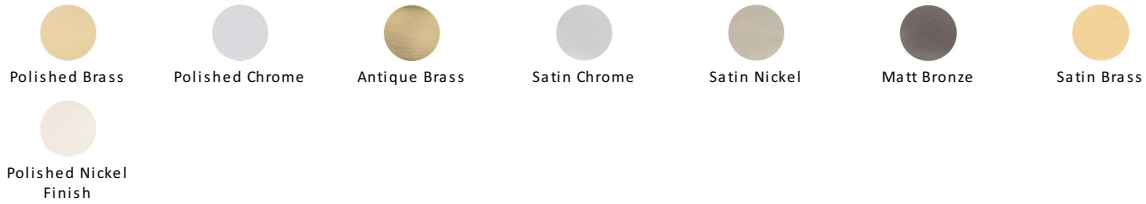

Straight Bolt

C1584 8-SN

Heritage Brass Door Bolt Straight 8" x 1.5" Satin Nickel finish

Material:
Solid Brass

Finish:
Satin Nickel

Available Finishes

Available Sizes

Product Dimensions (All dimensions are in millimeters unless otherwise indicated)

Backplate 8" x 1.5"

About the Finish

Satin Nickel

With its honeyed grey tone created by brushed nickel plating on brass, this finish closely matches Stainless Steel but offers a warm and subtle alternative which is popular in traditional and modern décors.