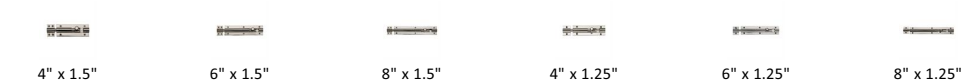

## Straight Bolt

C1584 8-PNF

Heritage Brass Door Bolt Straight 8" x 1.5" Polished Nickel finish

**Material:**  
Solid Brass

**Finish:**  
Polished Nickel Finish

### Available Sizes

### Product Dimensions (All dimensions are in millimeters unless otherwise indicated)

**Backplate** 8" x 1.5"