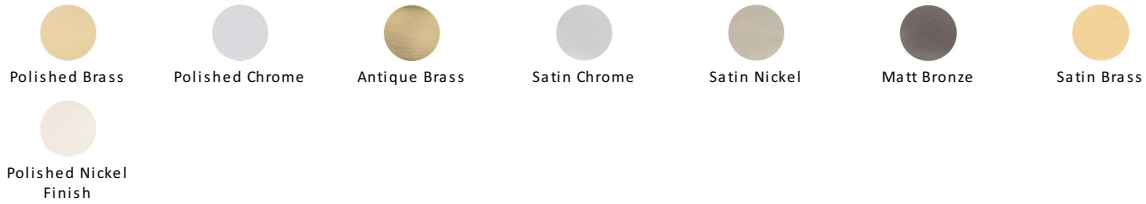

## Straight Bolt

C1584 8-PNF

Heritage Brass Door Bolt Straight 8" x 1.5" Polished Nickel finish

**Material:**  
Solid Brass

**Finish:**  
Polished Nickel Finish

### Available Finishes

### Available Sizes

#### Polished Nickel Finish

With its subtle golden hue this is a mellow alternative to polished chrome. The finish is not coated and will oxidise naturally. If not regularly buffed with a soft cloth this finish will subtly change over time by taking on an aged patina.