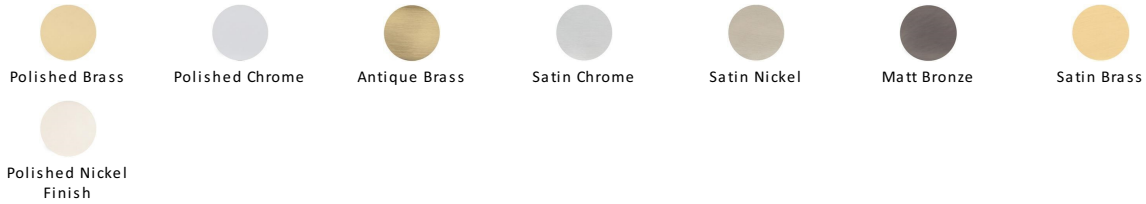

Straight Bolt

C1584 8-PB

Heritage Brass Door Bolt Straight 8" x 1.5" Polished Brass finish

Material:
Solid Brass

Finish:
Polished Brass

Available Finishes

Available Sizes

Product Dimensions (All dimensions are in millimeters unless otherwise indicated)

Backplate 8" x 1.5"

About the Finish

Polished Brass

Warm, mellow with a sense of heritage and comfort this highly polished finish is opulent without being flamboyant. Polished Brass coordinates perfectly with traditional décor.