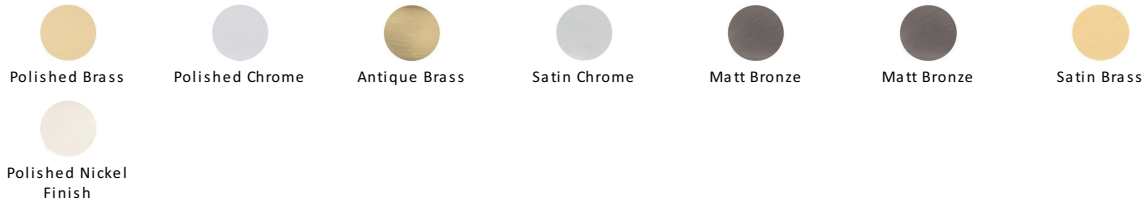

Straight Bolt

C1582 8-SC

Heritage Brass Door Bolt Straight 8" x 1.25" Satin Chrome finish

Material:
Solid Brass

Finish:
Satin Chrome

Available Finishes

Available Sizes

Product Dimensions (All dimensions are in millimeters unless otherwise indicated)

Length	228	Width	48	Backplate	8" x 1.25"
---------------	-----	--------------	----	------------------	------------

About the Finish

Satin Chrome

The brush marks of satin chrome will appeal to those who favour an industrial yet contemporary chrome finish. Satin Chrome Finish is also less prone to finger marks than polished chrome.