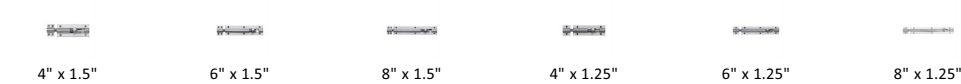

Straight Bolt

C1582 8-SC

Heritage Brass Door Bolt Straight 8" x 1.25" Satin Chrome finish

Material:
Solid Brass

Finish:
Satin Chrome

Available Finishes

Available Sizes

Product Dimensions (All dimensions are in millimeters unless otherwise indicated)

Length	228	Width	48	Backplate	8" x 1.25"
---------------	-----	--------------	----	------------------	------------

About the Finish

Satin Chrome

The brush marks of satin chrome will appeal to those who favour an industrial yet contemporary chrome finish. Satin Chrome Finish is also less prone to finger marks than polished chrome.