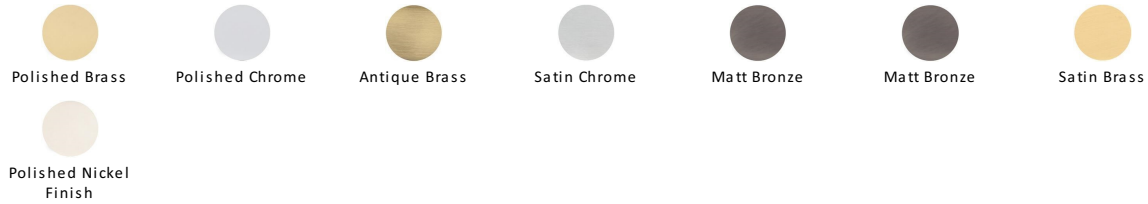

Straight Bolt

C1582 8-PC

Heritage Brass Door Bolt Straight 8" x 1.25" Polished Chrome finish

Material:
Solid Brass

Finish:
Polished Chrome

Available Finishes

Available Sizes

Product Dimensions (All dimensions are in millimeters unless otherwise indicated)

Length	228	Width	48	Backplate	8" x 1.25"
---------------	-----	--------------	----	------------------	------------

About the Finish

Polished Chrome

A bold, contemporary finish; low maintenance and easy to clean. The mirror effect reflects light and colour and will complement any colour scheme