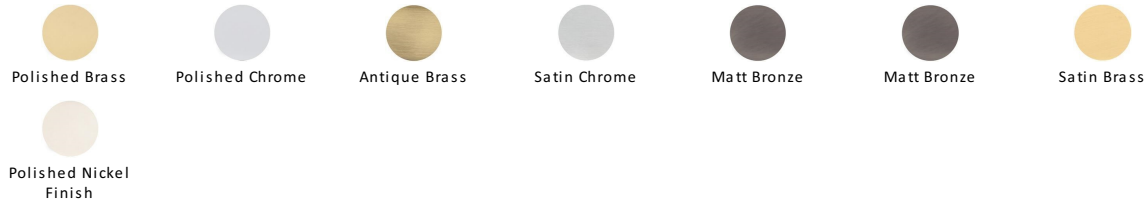

## Straight Bolt

C1582 8-AT

Heritage Brass Door Bolt Straight 8" x 1.25" Antique finish

**Material:**  
Solid Brass

**Finish:**  
Antique Brass

### Available Finishes

### Available Sizes