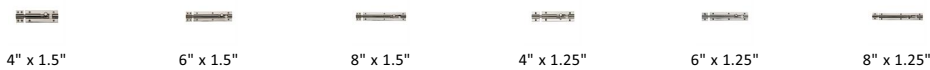

Straight Bolt

C1582 4-PNF

Heritage Brass Door Bolt Straight 4" x 1.25" Polished Nickel finish

Material:
Solid Brass

Finish:
Polished Nickel Finish

Available Finishes

Available Sizes

Product Dimensions (All dimensions are in millimeters unless otherwise indicated)

Backplate 4" x 1.25"

About the Finish

Polished Nickel Finish

With its subtle golden hue this is a mellow alternative to polished chrome. The finish is not coated and will oxidise naturally. If not regularly buffed with a soft cloth this finish will subtly change over time by taking on an aged patina.