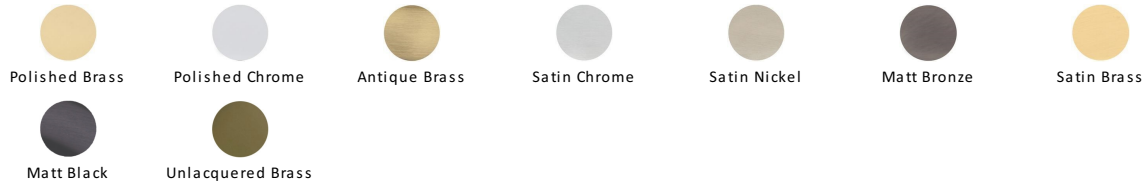

## C1564

C1564 9-SN

Heritage Brass Numeral 9 Concealed Fix 76mm (3") Satin Nickel finish

**Material:**  
Solid Brass

**Finish:**  
Satin Chrome

### Available Finishes

### About the Finish

#### Satin Chrome

The brush marks of satin chrome will appeal to those who favour an industrial yet contemporary chrome finish. Satin Chrome Finish is also less prone to finger marks than polished chrome.