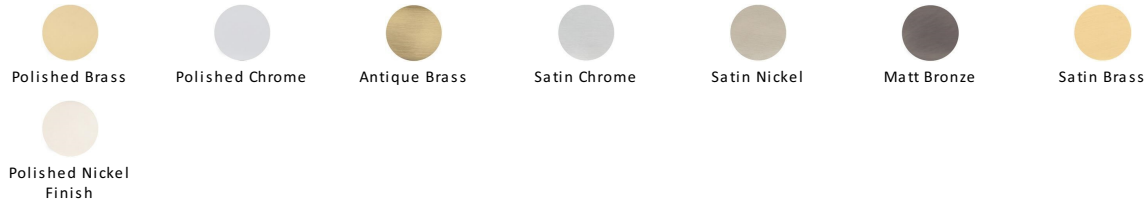

Cabin Hook

C1530 6-PC

Heritage Brass Cabin Hook 6" Polished Chrome finish

Material:

Solid Brass

Finish:

Polished Chrome

Available Finishes

Available Sizes

102 mm

152 mm

Product Dimensions (All dimensions are in millimeters unless otherwise indicated)

Length 152

About the Finish

Polished Chrome

A bold, contemporary finish; low maintenance and easy to clean. The mirror effect reflects light and colour and will complement any colour scheme