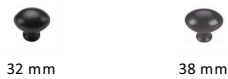

Victorian Oval Cabinet Knob

C114 38-BKMT

Heritage Brass Cabinet Knob Victorian Oval Design 38mm Matt Black finish

Material:
Solid Brass

Finish:
Matt Black

Available Finishes

Available Sizes

Product Dimensions (All dimensions are in millimeters unless otherwise indicated)

Projection	32	Maximum Diameter	38	Base	16
-------------------	----	-------------------------	----	-------------	----

About the Finish

Matt Black

A matt black powder coating is applied over Solid Brass to create our distinctive Matt Black contemporary look.