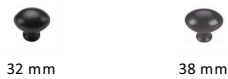

## Victorian Oval Cabinet Knob

C114 38-BKMT

Heritage Brass Cabinet Knob Victorian Oval Design 38mm Matt Black finish

**Material:**  
Solid Brass

**Finish:**  
Matt Black