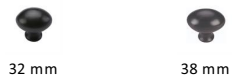

Victorian Oval Cabinet Knob

C114 32-BKMT

Heritage Brass Cabinet Knob Victorian Oval Design 32mm Matt Black finish

Material:
Solid Brass

Finish:
Matt Black

Available Finishes

Available Sizes

32 mm

38 mm

Product Dimensions (All dimensions are in millimeters unless otherwise indicated)

Projection	28	Maximum Diameter	32	Base	15
-------------------	----	-------------------------	----	-------------	----

About the Finish

Matt Black

A matt black powder coating is applied over Solid Brass to create our distinctive Matt Black contemporary look.

Box Contains

- 1 Cabinet Knob
- All fixing screws and fasteners

+44 (0)1384 247805