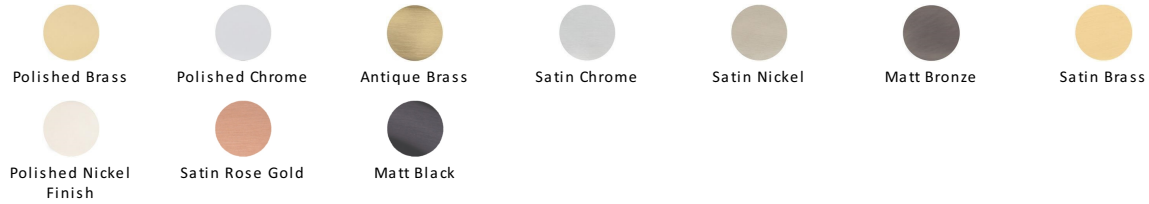

Victorian Oval Cabinet Knob

C114 32-SC

Heritage Brass Cabinet Knob Oval Design 32mm Satin Chrome finish

Material:
Solid Brass

Finish:
Satin Chrome

Available Finishes

Available Sizes

Product Dimensions (All dimensions are in millimeters unless otherwise indicated)

About the Finish

Satin Chrome

The brush marks of satin chrome will appeal to those who favour an industrial yet contemporary chrome finish. Satin Chrome Finish is also less prone to finger marks than polished chrome.