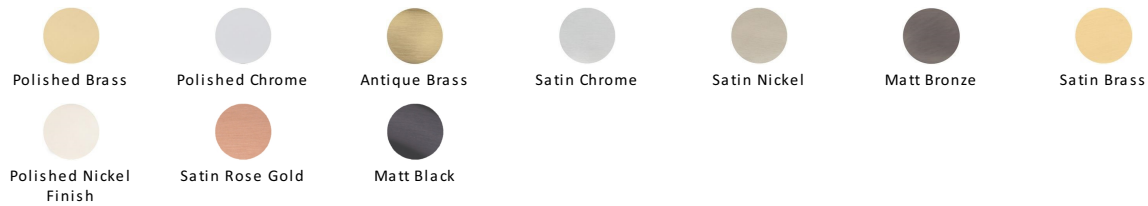

Victorian Round Cabinet Knob

C113 38-BKMT

Timeless Elegance and Unrivalled Quality

Heritage Brass Cabinet Knob Victorian Round Design 38mm Matt Black finish

Material:
Solid Brass

Finish:
Matt Black

Available Finishes

Available Sizes

Product Dimensions (All dimensions are in millimeters unless otherwise indicated)

Projection 32 **Maximum Diameter** 38 **Base** 16

About the Finish

Matt Black

A matt black powder coating is applied over Solid Brass to create our distinctive Matt Black contemporary look.