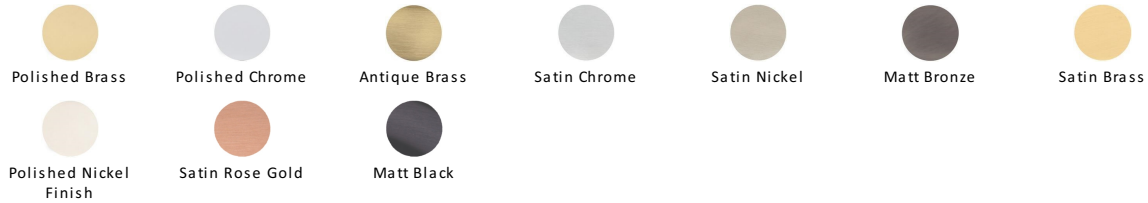

Victorian Round Cabinet Knob

C113 38-BKMT

Timeless Elegance and Unrivalled Quality

Heritage Brass Cabinet Knob Victorian Round Design 38mm Matt Black finish

Material:
Solid Brass

Finish:
Matt Black

Available Finishes

Available Sizes

Product Dimensions (All dimensions are in millimeters unless otherwise indicated)

Projection 32 **Maximum Diameter** 38 **Base** 16

About the Finish

Matt Black

A matt black powder coating is applied over Solid Brass to create our distinctive Matt Black contemporary look.