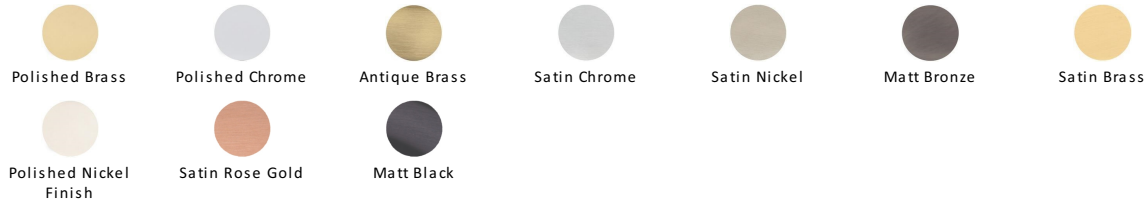

Victorian Round Cabinet Knob

C113 38-SRG

Timeless Elegance and Unrivaled Quality

Heritage Brass Cabinet Knob Mushroom Design 38mm Satin Rose Gold finish

Material:

Solid Brass

Finish:

Satin Rose Gold

Available Finishes

Available Sizes

Product Dimensions (All dimensions are in millimeters unless otherwise indicated)

Projection 32 **Maximum Diameter** 38 **Base** 16

About the Finish

Satin Rose Gold

Rose Gold is a traditional alloy used in Jewellery, blending gold with copper to create a delightful rosy red tint. We have replicated a similar appearance by electroplating copper over solid brass. Our Rose Gold finish will add a touch of warmth and luxury to any creation.