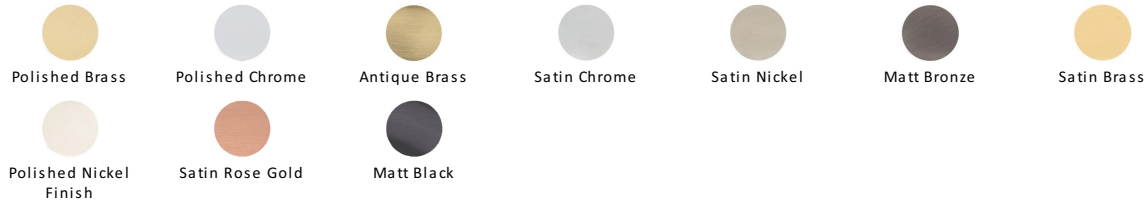

Victorian Round Cabinet Knob

C113 38-SN

Timeless Elegance and Unrivaled Quality

Heritage Brass Cabinet Knob Mushroom Design 38mm Satin Nickel finish

Material:

Solid Brass

Finish:

Satin Nickel

Available Finishes

Available Sizes

Product Dimensions (All dimensions are in millimeters unless otherwise indicated)

Projection 32 **Maximum Diameter** 38 **Base** 16

About the Finish

Satin Nickel

With its honeyed grey tone created by brushed nickel plating on brass, this finish closely matches Stainless Steel but offers a warm and subtle alternative which is popular in traditional and modern décors.