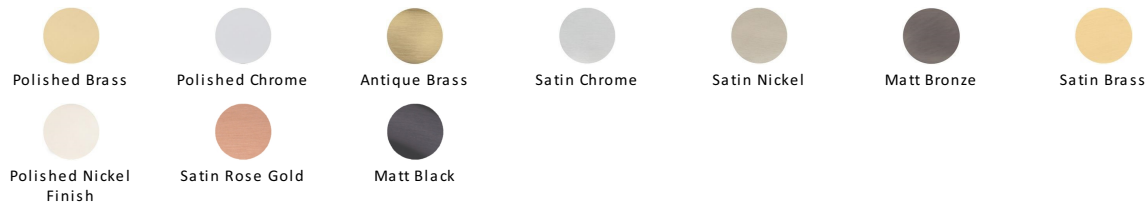

## Victorian Round Cabinet Knob

C113 38-SC

Timeless Elegance and Unrivaled Quality

Heritage Brass Cabinet Knob Mushroom Design 38mm Satin Chrome finish

**Material:**

Solid Brass

**Finish:**

Satin Chrome

### Available Finishes

### About the Finish

**Satin Chrome**

The brush marks of satin chrome will appeal to those who favour an industrial yet contemporary chrome finish. Satin Chrome Finish is also less prone to finger marks than polished chrome.